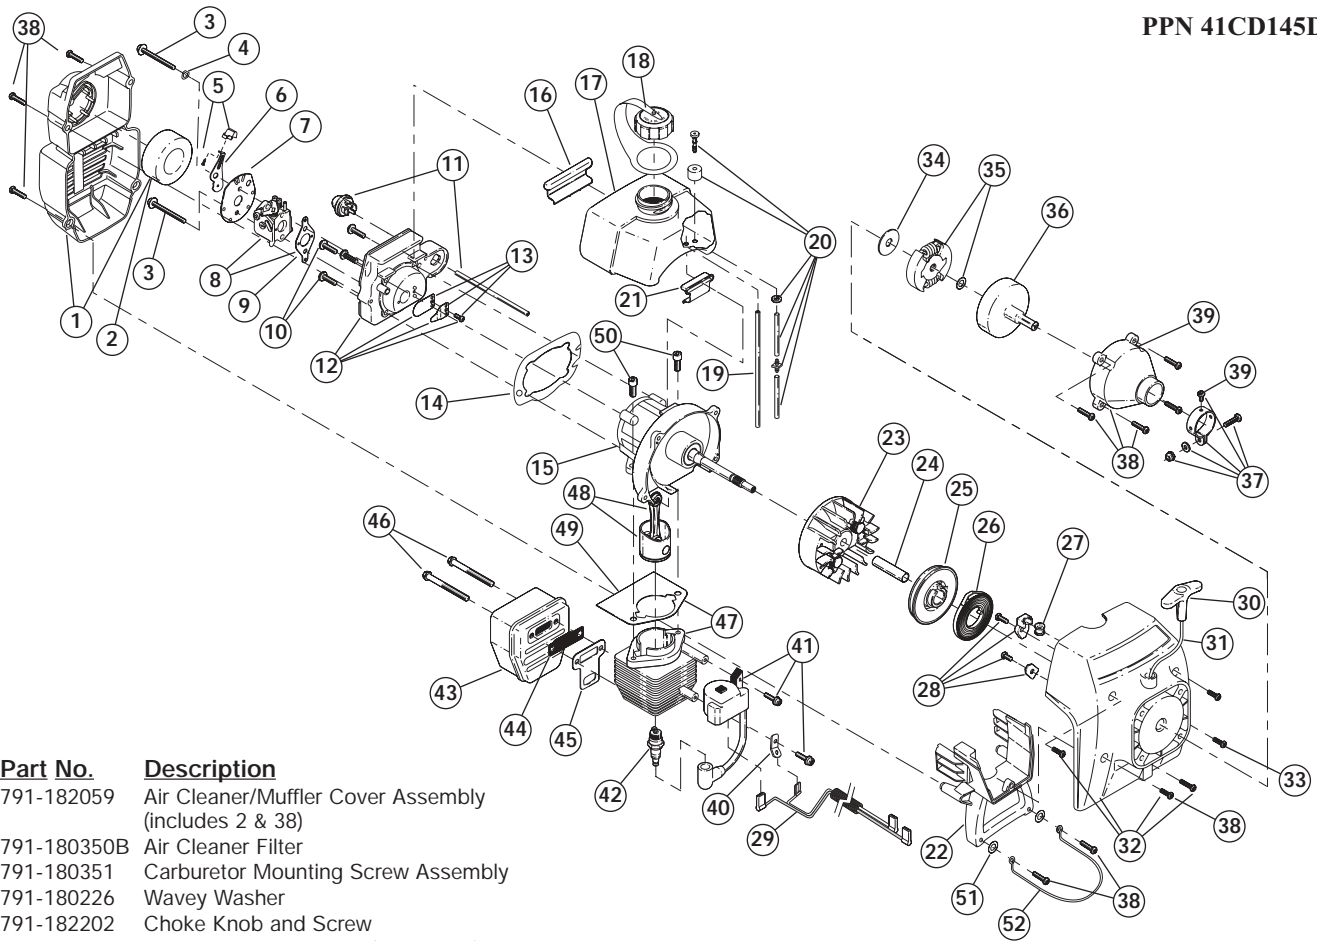

ENGINE PARTS - MODEL BT1045/1 2-CYCLE PETROL TRIMMER

PPN 41CD145D042

Item	Part No.	Description
1	791-182059	Air Cleaner/Muffler Cover Assembly (includes 2 & 38)
2	791-180350B	Air Cleaner Filter
3	791-180351	Carburetor Mounting Screw Assembly
4	791-180226	Wavey Washer
5	791-182202	Choke Knob and Screw
6	753-04418	Choke Lever Assembly (includes 5)
7	753-04419	Choke Plate Assembly (includes 6)
8	753-04333	Carburetor Assembly (includes 9 & 20)
9	791-610675	Carburetor Gasket
10	791-181860	Carb Mount Screw
11	791-683974B	Primer and Hose Assembly
12	753-1196	Carb Mount Assembly (includes 13)
13	791-684451	Reed Assembly
14	753-1208	Carburetor Mount Gasket
15	753-04470	Crank Case Service Assembly (includes 10)
16	791-612134	Rear Mounting Pad
17	791-182767	Fuel Tank Assembly (includes 18-20)
18	753-04100	Fuel Cap Assembly
19	791-181168	Fuel Return Line
20	791-682039	Fuel Line Assembly
21	791-145308	Front Mounting Pad
22	791-182064	Shroud Extension and Stand
23	791-182736	Flywheel Assembly
24	791-181065	Spacer
25	753-04232	Recoil Pulley Assembly
26	791-613102	Recoil Spring
27	791-611061	Rope Guide
28	791-181441	Pulley Retainer Assembly
29	791-182815	Wire Lead
30	791-181079	Pull Handle
31	791-613103	Rope
32	791-160574	Starter Housing Assembly (includes 25-28, 30-31, 33 & 38)
33	791-181862	Housing Screw
34	791-182368	Clutch Washer
35	791-181445	Clutch Rotor Assembly